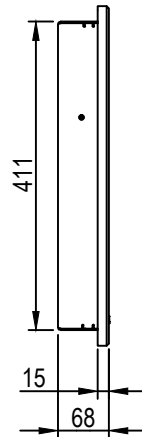

BOTTOM VIEW

FRONT VIEW

SIDE VIEW

REAR VIEW

TOP VIEW

CUT OUT

POWER SUPPLY :90-265VAC,50-60Hz
 POWER CONSUMPTION: 45W (MAX)
 IP RATING, REAR: IP 20, IP22 WITH OPTIONAL WATER COVER
 IP RATING, FRONT: IP 65
 COLOUR:BLACK (RAL 9005)
 WEIGHT:11 kg

C	2013-06-25	Removed project no.Changed item name. Added IP rating for water cover	REH	TA	ES
REV.	DATE	DESCRIPTION	Designed by	Checked by	Approved by
 KONGSBERG		Title Display 27" LCD MD27		Sheet 1 / 1 Size A4 Scale 1:10	
Project / Product name		Project number	Drawing type Outline		
The reproduction, distribution and utilization of this document as well as the communication of its contents to others without express authorization is prohibited. Offenders will be held liable for the payment of damages. All rights reserved in the event of grant of a patent, utility model or design. © Kongsberg Maritime			Document ID 354260		Revision C