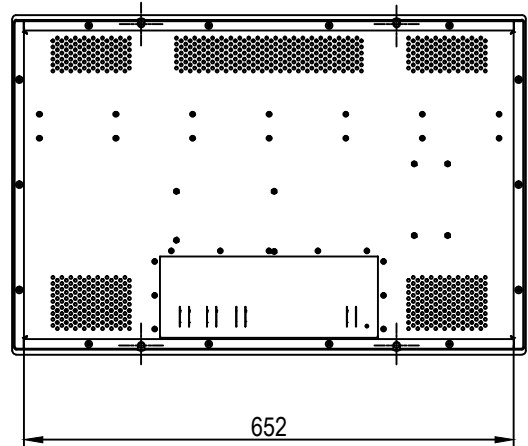

BOTTOM VIEW

FRONT VIEW

SIDE VIEW

REAR VIEW

TOP VIEW

CUT OUT

POWER SUPPLY :90-265VAC,50-60Hz
 POWER CONSUMPTION: 45W (MAX)
 IP RATING, REAR: IP 20, IP22 WITH OPTIONAL WATER COVER
 IP RATING, FRONT: IP 65
 COLOUR:BLACK (RAL 9005)
 WEIGHT:11 kg

C	2013-06-25	Removed project no.Changed item name. Added IP rating for water cover	REH	TA	ES
REV.	DATE	DESCRIPTION	Designed by	Checked by	Approved by
 KONGSBERG		Title Display 27" LCD MD27		Sheet 1 / 1 Size A4 Scale 1:10	
Project / Product name		Project number	Drawing type Outline		
The reproduction, distribution and utilization of this document as well as the communication of its contents to others without express authorization is prohibited. Offenders will be held liable for the payment of damages. All rights reserved in the event of grant of a patent, utility model or design. © Kongsberg Maritime			Document ID 354260		Revision C