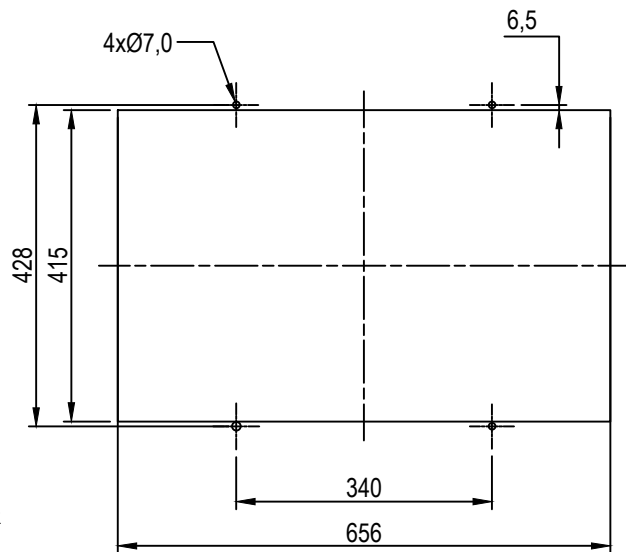

BOTTOM VIEW

FRONT VIEW

SIDE VIEW

REAR VIEW

TOP VIEW

CUT OUT

POWER SUPPLY :90-265VAC,50-60Hz
 POWER CONSUMPTION: 45W (MAX)
 IP RATING, REAR: IP 20, IP22 WITH OPTIONAL WATER COVER
 IP RATING, FRONT: IP 65
 COLOUR:BLACK (RAL 9005)
 WEIGHT:11 kg

C	2013-06-25	Removed project no.Changed item name. Added IP rating for water cover	REH	TA	ES
REV.	DATE	DESCRIPTION	Designed by	Checked by	Approved by
 KONGSBERG		Title Display 27" LCD MD27		Sheet 1 / 1 Size A4 Scale 1:10	
Project / Product name		Project number	Drawing type Outline		
The reproduction, distribution and utilization of this document as well as the communication of its contents to others without express authorization is prohibited. Offenders will be held liable for the payment of damages. All rights reserved in the event of grant of a patent, utility model or design. © Kongsberg Maritime			Document ID 354260		Revision C