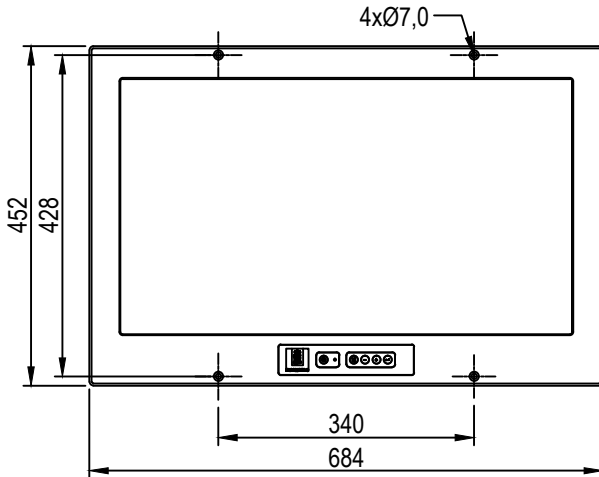

BOTTOM VIEW

FRONT VIEW

SIDE VIEW

REAR VIEW

TOP VIEW

CUT OUT

POWER SUPPLY :90-265VAC,50-60Hz
 POWER CONSUMPTION: 45W (MAX)
 IP RATING, REAR: IP 20, IP22 WITH OPTIONAL WATER COVER
 IP RATING, FRONT: IP 65
 COLOUR:BLACK (RAL 9005)
 WEIGHT:11 kg

C	2013-06-25	Removed project no.Changed item name. Added IP rating for water cover	REH	TA	ES
REV.	DATE	DESCRIPTION	Designed by	Checked by	Approved by
 KONGSBERG		Title Display 27" LCD MD27		Sheet 1 / 1 Size A4 Scale 1:10	
Project / Product name		Project number	Drawing type Outline		
The reproduction, distribution and utilization of this document as well as the communication of its contents to others without express authorization is prohibited. Offenders will be held liable for the payment of damages. All rights reserved in the event of grant of a patent, utility model or design. © Kongsberg Maritime			Document ID 354260		Revision C