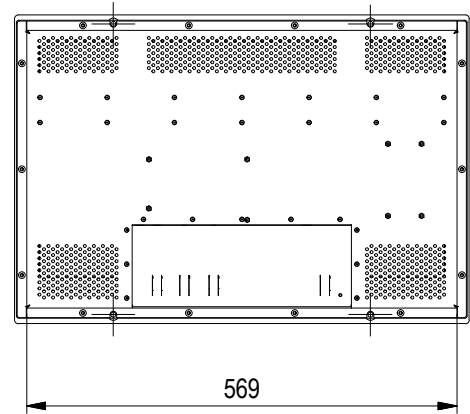

BOTTOM VIEW

FRONT VIEW

SIDE VIEW

REAR VIEW

TOP VIEW

CUT OUT

POWER SUPPLY: 90-265 VAC, 50-60Hz
 POWER CONSUMPTION: 40 WATT (MAX)
 IP RATING, REAR: IP20, IP22 WITH OPTIONAL WATER COVER
 IP RATING, FRONT: IP65
 COLOUR: BLACK (RAL 9005)
 WEIGHT: 10 kg

C	2013-06-25	Removed project no.Changed item name. Added IP rating for water cover	REH	TA	ES
REV.	DATE	DESCRIPTION	Designed by	Checked by	Approved by
Yard/Hull No:					
 Kongsberg Maritime AS		Title Display 24" LCD MD24		Sheet 1 / 1 Size A4 Scale 1:10	
Project / Product name		Project number	Drawing type Outline		
The reproduction, distribution and utilization of this document as well as the communication of its contents to others without express authorization is prohibited. Offenders will be held liable for the payment of damages. All rights reserved in the event of grant of a patent, utility model or design. © Kongsberg Maritime			Document ID 354259		Revision C