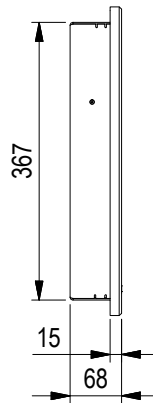

BOTTOM VIEW

FRONT VIEW

SIDE VIEW

REAR VIEW

TOP VIEW

CUT OUT

POWER SUPPLY: 90-265 VAC, 50-60Hz
 POWER CONSUMPTION: 40 WATT (MAX)
 IP RATING, REAR: IP20, IP22 WITH OPTIONAL WATER COVER
 IP RATING, FRONT: IP65
 COLOUR: BLACK (RAL 9005)
 WEIGHT: 10 kg

C	2013-06-25	Removed project no.Changed item name. Added IP rating for water cover	REH	TA	ES
REV.	DATE	DESCRIPTION	Designed by	Checked by	Approved by
Yard/Hull No:					
 Kongsberg Maritime AS		Title Display 24" LCD MD24		Sheet 1 / 1 Size A4 Scale 1:10	
Project / Product name		Project number	Drawing type Outline		
The reproduction, distribution and utilization of this document as well as the communication of its contents to others without express authorization is prohibited. Offenders will be held liable for the payment of damages. All rights reserved in the event of grant of a patent, utility model or design. © Kongsberg Maritime			Document ID 354259		Revision C