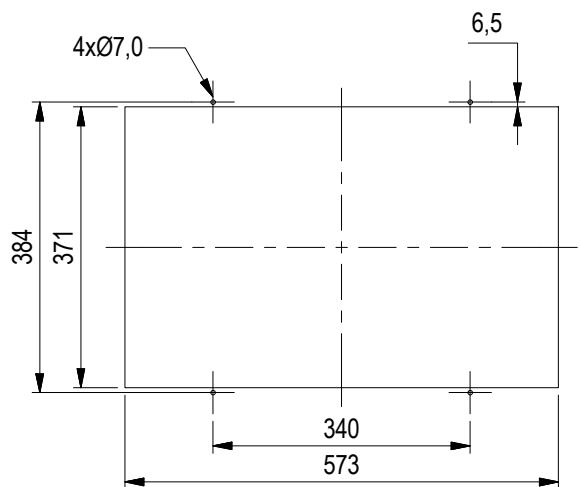

BOTTOM VIEW

FRONT VIEW

SIDE VIEW

REAR VIEW

TOP VIEW

CUT OUT

POWER SUPPLY: 90-265 VAC, 50-60Hz
 POWER CONSUMPTION: 40 WATT (MAX)
 IP RATING, REAR: IP20, IP22 WITH OPTIONAL WATER COVER
 IP RATING, FRONT: IP65
 COLOUR: BLACK (RAL 9005)
 WEIGHT: 10 kg

C	2013-06-25	Removed project no.Changed item name. Added IP rating for water cover	REH	TA	ES
REV.	DATE	DESCRIPTION	Designed by	Checked by	Approved by
Yard/Hull No:					
 Kongsberg Maritime AS		Title Display 24" LCD MD24		Sheet 1 / 1 Size A4 Scale 1:10	
Project / Product name		Project number	Drawing type Outline		
The reproduction, distribution and utilization of this document as well as the communication of its contents to others without express authorization is prohibited. Offenders will be held liable for the payment of damages. All rights reserved in the event of grant of a patent, utility model or design. © Kongsberg Maritime			Document ID 354259		Revision C