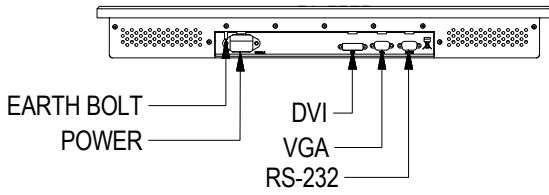

BOTTOM VIEW

FRONT VIEW

SIDE VIEW

REAR VIEW

TOP VIEW

CUT OUT

POWER SUPPLY: 90-265 VAC, 50-60Hz
 POWER CONSUMPTION: 40 WATT (MAX)
 IP RATING, REAR: IP20, IP22 WITH OPTIONAL WATER COVER
 IP RATING, FRONT: IP65
 COLOUR: BLACK (RAL 9005)
 WEIGHT: 10 kg

C	2013-06-25	Removed project no.Changed item name. Added IP rating for water cover	REH	TA	ES
REV.	DATE	DESCRIPTION	Designed by	Checked by	Approved by
Yard/Hull No:					
 Kongsberg Maritime AS		Title Display 24" LCD MD24		Sheet 1 / 1 Size A4 Scale 1:10	
Project / Product name		Project number	Drawing type Outline		
The reproduction, distribution and utilization of this document as well as the communication of its contents to others without express authorization is prohibited. Offenders will be held liable for the payment of damages. All rights reserved in the event of grant of a patent, utility model or design. © Kongsberg Maritime			Document ID 354259		Revision C