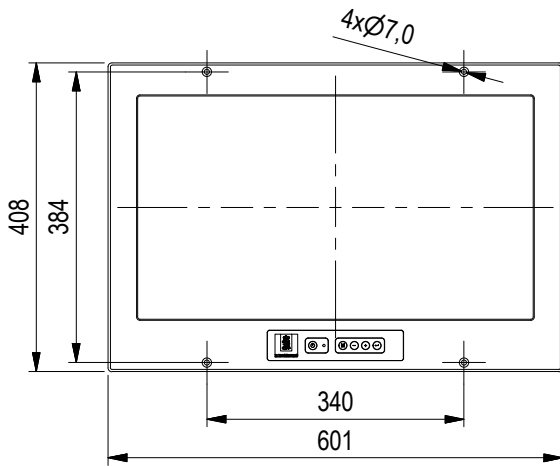

BOTTOM VIEW

FRONT VIEW

SIDE VIEW

REAR VIEW

TOP VIEW

CUT OUT

POWER SUPPLY: 90-265 VAC, 50-60Hz
 POWER CONSUMPTION: 40 WATT (MAX)
 IP RATING, REAR: IP20, IP22 WITH OPTIONAL WATER COVER
 IP RATING, FRONT: IP65
 COLOUR: BLACK (RAL 9005)
 WEIGHT: 10 kg

C	2013-06-25	Removed project no.Changed item name. Added IP rating for water cover	REH	TA	ES
REV.	DATE	DESCRIPTION	Designed by	Checked by	Approved by
Yard/Hull No:					
 Kongsberg Maritime AS		Title Display 24" LCD MD24		Sheet 1 / 1 Size A4 Scale 1:10	
Project / Product name		Project number	Drawing type Outline		
The reproduction, distribution and utilization of this document as well as the communication of its contents to others without express authorization is prohibited. Offenders will be held liable for the payment of damages. All rights reserved in the event of grant of a patent, utility model or design. © Kongsberg Maritime			Document ID 354259		Revision C